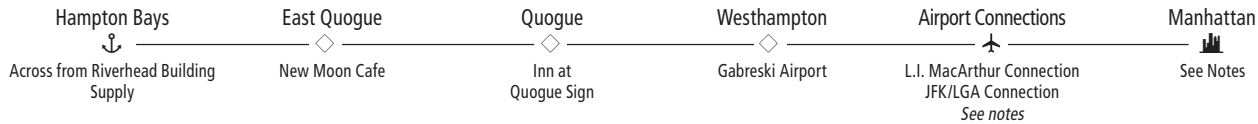

Hampton Jitney Summer/Fall Schedule

Effective Thursday, May 30 through Wednesday, October 30, 2019

To Manhattan WESTHAMPTON LINE

Westbound		Q Sun. Mon. thru Sat.		7 Days		7 Days		7 Days		Sun., Mon. & Fri. Also avail. Tues. - Thur. after 6/20		Sun., Mon. & Sat. & Sun. Also avail. Tues. & Wed. after 6/20		Sun. Only		A W Sun. after 6/20		W Sun. thru Fri. Also avail. Sat. after 6/20		Sun. & Sat. Avail. 7 days after 6/20 W not avail. on Sat. after Labor Day		W Sun. after 6/20	
↓ READ DOWN		Mon. thru Fri.	Also avail. on Sun. after 6/20	7 Days	7 Days	7 Days	Also avail. Tues. - Thur. after 6/20	7 Days	Also avail. Tues. & Wed. after 6/20	Sun. Only	Sun. after 6/20	Also avail. Sat. after 6/20	W not avail. on Sat. after Labor Day	Sun. after 6/20									
AM LIGHT	PM BOLD																						
DEPARTING	ARR.	Hampton Bays	5:00	5:50	8:00	10:00	12:00	2:00	3:00	4:45	6:15	6:45	7:15	8:15	10:15								
		East Quogue	5:05	5:55	8:05	10:05	12:05	2:05	3:05	4:50	6:20	6:50	7:20	8:20	10:20								
		Quogue	5:15	6:05	8:15	10:15	12:15	2:15	3:15	5:00	6:30	7:00	7:30	8:30	10:30								
		Westhampton	5:25	6:15	8:25	10:25	12:25	2:25	3:25	5:10	6:40	7:10	7:40	8:40	10:40								
		Manorville	5:40	6:30	8:45	10:45	12:45	2:40	3:40	5:30	7:00	7:25	7:55	8:55	10:55								
		Airport Connection ✈	7:05	8:20 Q	10:20	12:20	2:20	4:20	5:20	6:50	8:20	8:50	9:20	10:20	12:20								
		Manhattan 🏢	7:20	8:30	10:30	12:30	2:30	4:30	5:30	7:00	8:30	9:00	9:30	10:30	12:30