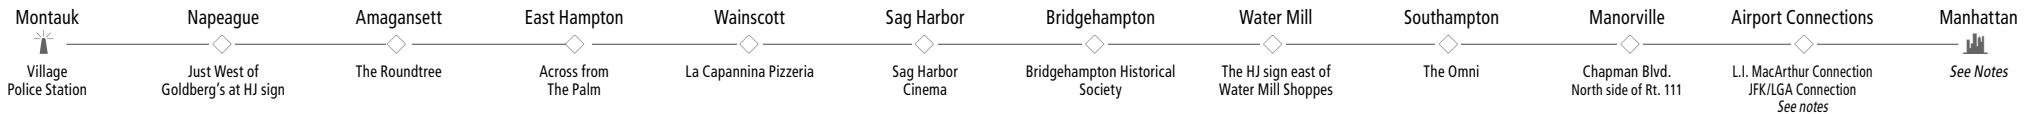

Hampton Jitney Winter/Spring Schedule

Effective Thursday, January 9, through Wednesday, June 17, 2020

To Manhattan MONTAUK LINE

		A	Q	A	A		A		A		A	W		A	A	W	XPRESS	A	W	A		A	W	A	W	A	W	A	W		
		Sat. Also avail. Fri. in May	Mon. thru Sat. Avail. from SH & MA only, on Sat.	Fri. Also avail. Thurs. beg. in May	7 Days	Mon. thru Sat. Also avail. from SH & MA only on Sat.	Mon. thru Fri. 7 Days	7 Days	7 Days	7 Days	Fri. thru Wed. *Avail. from SH & MA only on Fri. Also avail. Thurs. from SH & MA in May	Mon., Thurs. Avail. Mon. thru Fri. after Easter	7 Days	7 Days	7 Days	Sun. thru Fri. 7 Days	Sun. thru Fri. after Easter *W only avail. Sun. & Mon.	Sun. Only	7 days	Sun. Only	Sun. beg. in May	Fri. beg. in May	7 Days	Sun. Also avail. Mon. as of 4/13	Sun. thru Fri.	Sun. Only	Sat. & Sun. Trip also avail. Mon. in May	Sun. beg. in May			
DEPARTING	Montauk	—	4:15	—	5:45	—	7:15	—	9:00	9:15	—	11:15	—	12:15	1:15	1:30	—	3:15	3:45	—	4:45	—	5:30	6:00	6:30	—	7:30	8:45			
	Napeague	—	—	—	—	—	7:20	—	9:20	—	—	11:20	—	12:20	1:20	—	—	3:20	3:50	—	4:50	—	5:35	—	6:35	—	7:35	—			
	Amagansett	—	4:35	—	5:25	6:05	6:55	7:35	8:35	9:20	9:35	10:35	11:05	11:35	12:00	12:35	1:35	1:50	2:20	3:05	3:35	4:05	4:35	5:05	—	5:50	6:20	6:50	7:10	7:50	9:05
	East Hampton	—	4:45	—	5:35	6:15	7:05	7:45	8:45	9:30	9:45	10:45	11:15	11:45	12:10	12:45	1:45	2:00	2:30	3:15	3:45	4:15	4:45	5:15	—	6:00	6:30	7:00	7:20	8:00	9:15
	Wainscott	—	4:50	—	5:40	6:20	—	7:50	8:50	9:35	9:50	10:50	11:20	11:50	—	12:50	1:50	2:05	2:35	3:20	—	4:25	—	5:20	—	6:05	6:35	7:05	—	8:05	—
	Sag Harbor	—	—	—	5:35	—	7:15	7:45	—	9:45	—	—	—	—	12:30	12:45	—	—	2:45	—	4:00	4:30 No Sun.	5:00	—	6:05	—	—	7:40	8:00	—	
	Bridgehampton	—	5:00	—	5:45	6:30	—	8:00	9:00	9:45	10:00	11:00	11:30	12:00	—	1:00	2:00	2:15	2:50	3:35	4:35	—	5:30	—	6:15	6:45	7:15	—	8:15	9:30	
	Water Mill	—	5:05	—	5:50	6:35	7:35	8:05	9:05	9:50	10:05	11:05	11:35	12:05	12:50	1:05	2:05	2:25	2:55	3:45	—	4:45	5:20	5:35	—	6:20	6:50	7:20	7:55	8:20	9:35
	Southampton	4:45	*5:15	5:45	6:00	*6:45	7:45	8:15	9:15	10:00	10:15	*11:15	11:45	12:15	1:00	1:15	2:15	2:30	3:15	4:00	—	5:00	5:30	5:45	6:05	6:30	7:00	7:30	8:00	8:30	9:45
	Manorville	5:10	*5:40	6:05	6:30	*7:10	8:10	8:45	—	10:45	—	*11:45	—	12:45	—	1:40	2:40	—	3:40	—	—	5:30	5:55	—	—	7:00	—	7:55	—	8:55	—
ARRIV.	Airport Connection ⁺	6:35	7:05	7:35	8:20 Sat & Sun Only	9:05	9:50	10:20	11:20	12:05	12:20	1:20	1:50	2:20	2:50	3:20	4:20	4:35	5:20	5:50	—	6:50	—	—	7:35	8:20	8:50	9:20	9:50	10:20	11:35
	Midtown Manhattan ^u	6:45	7:20	7:50	8:30	9:15	10:00	10:30	11:30	12:15	12:30	1:30	2:00	2:30	3:00	3:30	4:30	4:45	5:30	6:00	6:20	7:00	7:30	7:45	7:45	8:30	9:00	9:30	10:00	10:30	11:45