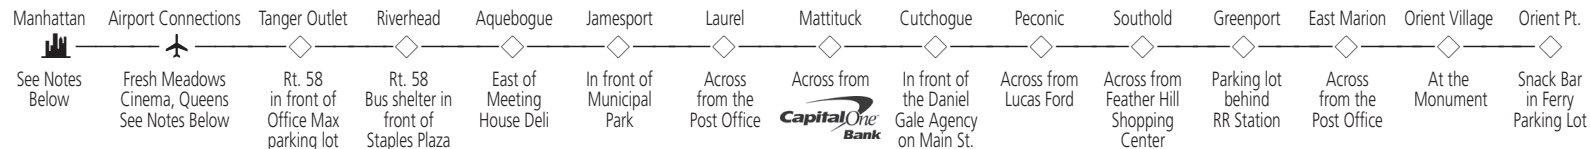

To North Fork NORTH FORK LINE

Westbound+ To Manhattan

	↓ READ DOWN							Jan-Mar Fri, Sun & Mon			W Sun Only
	AM LIGHT	PM BOLD	Mon Only	Mon thru Fri	7 Days	7 Days	7 Days	Thurs thru Mon	7 Days		
DEPARTING											
Orient Point	—	—	—	—	11:30	2:30	—	5:30	—	—	
Orient Village	—	—	7:00	9:35	11:35	2:35	—	5:35	—	—	
East Marion	—	—	7:05	9:40	11:40	2:40	—	5:40	—	—	
Peconic Landing	—	—	7:07	9:42	11:42	2:42	—	5:42	—	—	
Greenport	4:45	6:00	7:15	9:50	11:50	2:50	4:20	5:50	8:05		
Southold	4:50	6:10	7:25	10:00	12:00	3:00	4:30	6:00	8:15		
Peconic	4:55	6:15	7:30	10:05	12:05	3:05	4:35	6:05	8:20		
Cutchogue	5:00	6:20	7:35	10:10	12:10	3:10	4:40	6:10	8:25		
Mattituck	5:10	6:30	7:45	10:20	12:20	3:20	4:50	6:20	8:35		
Laurel	5:15	6:35	7:50	10:25	12:25	3:25	4:55	6:25	8:40		
Jamesport	5:20	6:40	7:55	10:30	12:30	3:30	5:00	6:30	8:45		
Aquebogue	5:25	6:45	8:00	10:35	12:35	3:35	5:05	6:35	8:50		
Riverhead	5:30	6:50	8:05	10:40	12:40	3:40	5:10	6:40	8:55		
Tanger Outlet	5:35	6:55	8:10	10:45	12:45	3:45	5:15	6:45	9:00		
ARRIV.											
Airport Connection	7:05	8:50	9:50	12:20	2:20	5:20	6:50	8:20	10:35		
Manhattan	7:20	9:00	10:00	12:30	2:30	5:30	7:00	8:30	10:45		

+ On select trips, North Fork passengers may be required to transfer in Manorville.
‡ This trip arrives approximately 20 minutes earlier on Saturday and Sunday.

Eastbound+ To North Fork

	↓ READ DOWN							Jan-Mar Fri, Sun & Mon			W Sun Only
	AM LIGHT	PM BOLD	Sat Only	7 Days	7 Days	7 Days	7 Days	7 Days	Wed thru Fri	7 Days	
DEPARTING											
Manhattan/86th	7:20	9:35	11:20	1:20	3:20	5:20	6:20	7:50			
Manhattan/69th	7:25	9:40	11:25	1:25	3:25	5:25	6:25	7:55			
Manhattan/59th	7:30	9:45	11:30	1:30	3:30	5:30	6:30	8:00			
Manhattan/44th	8:00	10:00	12:00	2:00	4:00	6:00	7:00	8:30			
Airport Connection	8:20	10:20	12:20	2:25	4:25	6:25	7:25	8:50			
ARRIVING											
Tanger Outlet	9:40	11:40	1:40	3:40	6:15‡	7:45	8:40	10:10			
Riverhead	9:45	11:45	1:45	3:45	6:20‡	7:50	8:45	10:15			
Aquebogue	9:50	11:50	1:50	3:50	6:25‡	7:55	8:50	10:20			
Jamesport	9:55	11:55	1:55	3:55	6:30‡	8:00	8:55	10:25			
Laurel	10:00	12:00	2:00	4:00	6:35‡	8:05	9:00	10:30			
Mattituck	10:05	12:05	2:05	4:05	6:40‡	8:10	9:05	10:35			
Cutchogue	10:15	12:15	2:15	4:15	6:50‡	8:20	9:15	10:45			
Peconic	10:20	12:20	2:20	4:20	6:55‡	8:25	9:20	10:50			
Southold	10:25	12:25	2:25	4:25	7:00‡	8:30	9:25	10:55			
Greenport	10:35	12:35	2:35	4:35	7:10‡	8:40	9:35	11:05			
East Marion	10:45	12:45	—	4:45	—	—	9:45	—			
Orient Village	10:50	12:50	—	4:50	—	—	9:50	—			
Orient Point	10:55	12:55	—	4:55	—	—	9:55	—